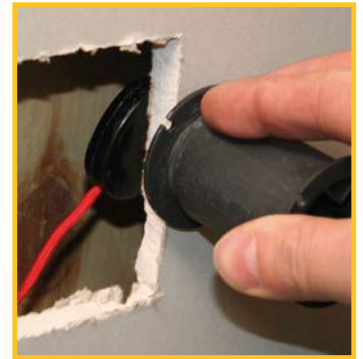

SUPER ROD

GEKKO GRIPPER

The Magnetic Cable Routing Solution

PROBLEM SOLVED

Minimum damage when routing cables and allows you to route cables in a more flexible way and save time.

GEKKO GRIPPER

SRGG

- Route cable under floors, over ceilings, and through Dot & Dab walls for efficient installations
- Coil or uncoil the cord within seconds, saving time on the job
- Wide magnetic surface securing a strong grip
- Store in a convenient, reusable tube that easily attaches magnetically to the interior of your van
- Use the magnets as a built-in stud finder
- Includes: 1 x 6m Heavy Duty Nylon Cord with a Flat Magnet – 1 x Reel Grip with Magnet – 1 x Mini Eye & Ring