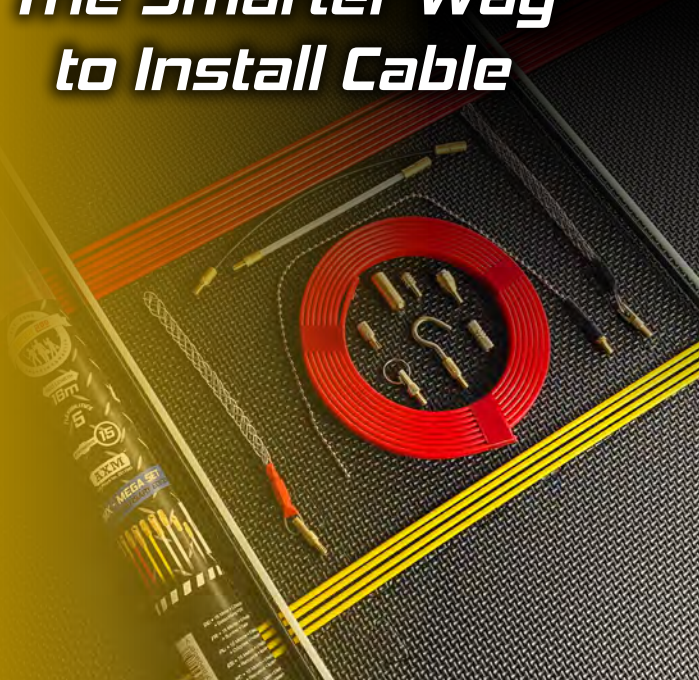

*The Smarter Way
to Install Cable*

#WORKINGSMARTER

R1 R2 LINK

SRA1R2 THE FASTEST WAY TO TEST R1 + R2

High strength magnetic link used for continuity testing of R1 + R2. Saves time during testing. Eliminates the risk of damaging connections. Speeds up condition reports. Eliminates the need to remove conductors on R1 + R2 tests. Includes 1 x 750mm PZ2 suitable for most devices and 1 x 750mm PZ1 for RCBO's with deep terminals.

NEW

The R1R2 link is not for use on live installations.

JAKODA SOCKET TESTER HOLDER

SASTH THE SMARTER WAY TO STORE YOUR SOCKET TESTER

2-in-1 tool: stores your socket tester and nulls your multi-function tester. Ideal for hanging your socket tester on your tool bag. Time-saving MFT nulling device. Remove risk of damage/loss of your socket tester. Easy-access to your socket tester. Save space in your toolbag

NEW

DUOXIM ARBOR MAX

SRDA2 ENLARGE EXISTING HOLES IN SECONDS!

Perfect solution to enlarge existing holes professionally in seconds! Innovative tool combining both A1 & A2 arbors. Compatible with traditional hole saws between 14 mm - 210 mm. Avoids the use of separate A1 & A2 arbors with this Innovative 2-in-1 tool. No attachment or assembly required.

SUPER CAM MAX

SRCAMV6.5MAX ON-BOARD MEMORY FOR MAXIMUM REACH

20M | 30M | 40M | 50M →

Inspect dark and hard-to-reach areas with ease and record video and images using your smart phone.

- Maximum operating distance
- Use underground and underwater
- On-board memory when WiFi signal is out of reach
- Speed up visual inspections
- Accurate inspection reports/quotations
- Easier fault finding
- Safe working in hard-to-reach places
- Time-saving installation
- Wireless range up to 20 m live streaming
- Always up viewing mode
- 60 Min fast charge
- Auto/manual focus
- Non-contact voltage detector
- 180-Degree angle adaptor
- 6 Adjustable bright white LEDs
- Includes 1m telescopic stick