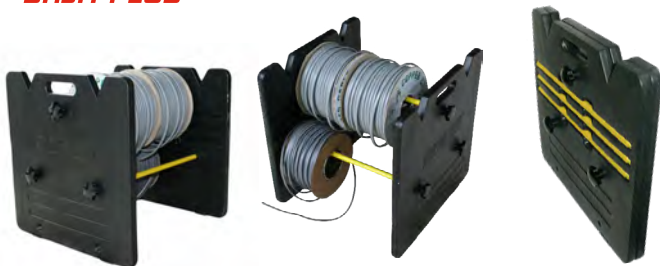

*The Smarter Way
to Install Cable*

#WORKINGSMARTER

R1 R2 LINK

SRA1R2 THE FASTEST WAY TO TEST R1 + R2

High strength magnetic link used for continuity testing of R1 + R2. Saves time during testing. Eliminates the risk of damaging connections. Speeds up condition reports. Eliminates the need to remove conductors on R1 + R2 tests. Includes 1 x 750mm PZ2 suitable for most devices and 1 x 750mm PZ1 for RCBO's with deep terminals.

GEKKO GRIPPER

SAGG6.2 A MAGNETIC CABLE ROUTING SOLUTION

The 6m Gekko Gripper has been designed to route cables through floor voids and between walls. The AXM™ fitting is compatible with all rods and attachments.

QUICK DRILLS

THE ONE TOOL SOLUTION TO CABLE GUIDING

SAQD10

10 mm Quick Drill

400 mm Length.

SAQD16

16 mm Quick Drill

600 mm Length.

Why buy several tools when you can use just one. Users can drill a cavity wall in the normal way, connect the cable and pull it through the cavity.

CABLE JACK PLUS

SAJK-PLUS

The lightweight design is easy to set up and folds away flat for convenient storage. The three poles provided, hold up to 70kg of most standard cable sizes. It can also be used as a portable pipe vice or work bench.