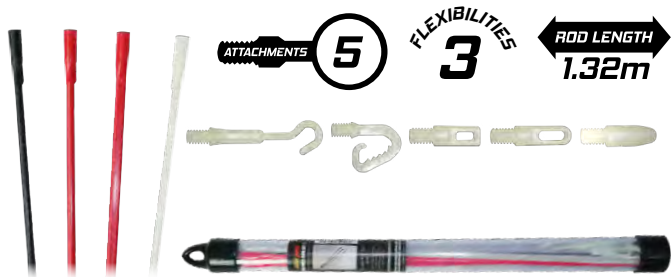

Cavity Master:

CRCAPS - Solid Cover Plates

Seal cavities in floor boards with ease.

Cavity Master:

CRCAPM - Mesh Cover Plates

Designed to seal cavities in plasterboard.

TELESCOPIC POLE

SR-TP

Extends from 0-5.6m in 10 seconds. Ideal for working at height, across loft spaces and under floors. Includes a platform that allows the use of 3 attachments.

POLYMER ROD SET

SAPPS THE INNOVATIVE NON-CONDUCTIVE ROD SOLUTION