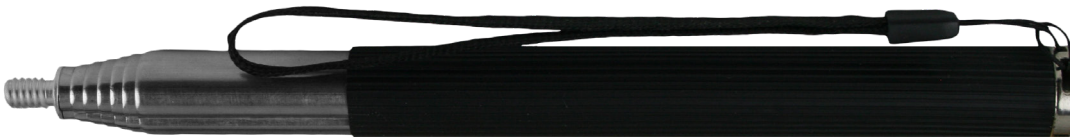

SUPER ROD

SUPER CAM MAX

WIRELESS INSPECTION CAMERA - WITH ON-BOARD MEMORY

CONNECT TO YOUR
SMART PHONE OR
TABLET

PROBLEM SOLVED

Inspect dark and hard-to-reach areas with ease and record video and images using your smart phone

INCLUDES 1M TELESCOPIC STICK

SUPER CAM MAX WIRELESS INSPECTION CAMERA

SRCAMV6.5MAX

THE SMARTER WAY TO INSPECT

- Maximum operating distance
- Use underground and underwater
- Speed up visual inspection
- Accurate inspection reports/quotations
- Easier fault-finding
- Time-saving cable installation

- Only when back cap is securely fastened

Built-in WiFi hotspot

- Provides a high resolution live stream up to a 20m range

Record video with sound up to 20m

- Accurate inspection reports for your customers

Super Rod Flexi & Gooseneck*

Super Rod Tuff Hook, Adaptors, Male Gender Changer and Super Magnet*

1m Telescopic Stick*

* Fully compatible with Super Rod products