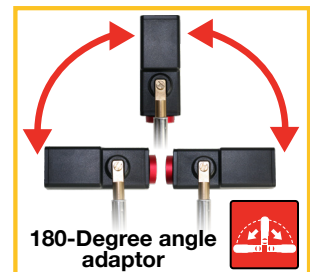

INCLUDES 1M TELESCOPIC STICK

SUPER CAM MAX WIRELESS INSPECTION CAMERA

SRCAMV6.5MAX

THE SMARTER WAY TO INSPECT

- Maximum operating distance
- Use underground and underwater
- Speed up visual inspection
- Accurate inspection reports/quotations
- Easier fault-finding
- Time-saving cable installation

#WORKINGSMARTER

SUPER ROD

CONTACT US:

Tel: 01495 792 000 Email: sales@super-rod.co.uk

www.super-rod.co.uk

WIRELESS INSPECTION CAMERA - WITH ON-BOARD MEMORY

SRCAMV6.5MAX

Work safer and smarter by streaming high resolution to your smart device in real time for up to 20m. Also record anytime/anywhere even when the WiFi signal is out-of-reach. Maximise storage with the on-board memory card, even if smart device storage is full.

On-board memory when WiFi signal out-of-reach

Wireless range up to 20m live streaming

- In line of sight

Always up viewing mode

- When the camera rotates, the image stays the right way up (when selected in settings)