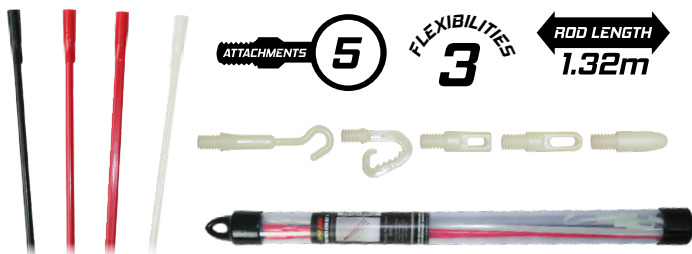

CRSK-0615 - 06-15 mm Super Grips 2pk

CRSK-1630 - 16-30 mm Super Grips 2pk

CRSK-0430 - 04-30 mm Super Grips 5pk

CRSKD-1114 - DOUBLE ENDED SUPER GRIP

The purpose of the Double Ended Super Grip is to speed up the installation of new cables into a pre-existing installation. Attach the old cable to one end and the new cable to the other end. Pull the old cable out, whilst pulling the new cable through. Inner diameter of 11 mm - 14 mm.

SR-TP - TELESCOPIC POLE

Extends from 0-5.6m in 10 seconds. Ideal for working at height, across loft spaces and under floors. Includes a platform that allows the use of 3 attachments.

SR-R2 - Testing Lead Works in conjunction with the telescopic pole, enabling users to make contact with conductive parts on any electrical equipment.

SRPRS - POLYMER ROD SET

THE INNOVATIVE NON-CONDUCTIVE ROD SOLUTION

TOOL BOX SETS

The Tool Box and Handy Sets are ideal for working in confined spaces. They are compatible with our main rod set range.

CRTB - Tool Box Set