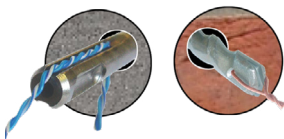

SRCT-PRO - CABLE TONGUE PRO

**CABLE
TONGUE PRO**

The 3.6m Cable Tongue Pro is designed for pulling cables through walls, above ceilings and below floors and it can be used with a range of Super Rod attachments.

SRGG6.2 - GEKKO GRIPPER

A MAGNETIC CABLE ROUTING SOLUTION

The 6m Gekko Gripper has been designed to route cables through floor voids and between walls. The AXM™ fitting is compatible with all rods and attachments.

4

LISTENS INNOVATES DELIVERS

SRDA.1 - DUOXIM ARBOR

ENLARGE EXISTING HOLES IN SECONDS

The Duoxim Arbor enlarges existing holes in seconds. Simply screw the desired size hole saw onto the arbor and reconnect the previous size hole saw. Next, lock the pins into place and enlarge your hole. One product - dual functionality!
(For use with hole saws 32mm and up - hole saws not included)

QUICK DRILLS

THE ONE TOOL SOLUTION TO CABLE GUIDING

Why buy several tools when you can use just one. Users can drill a cavity wall in the normal way, connect the cable and pull it through the cavity.

SRQD10