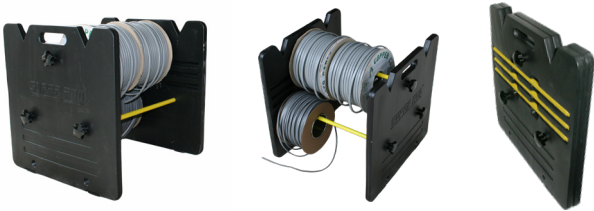

SRCAMV6.5MAX - SUPER CAM MAX

ON-BOARD MEMORY FOR MAXIMUM REACH

20M | 30M | 40M | 50M →

Inspect dark and hard-to-reach areas with ease and record video and images using your smart phone.

- Maximum operating distance
- Use underground and underwater
- On-board memory when WiFi signal is out of reach
- Speed up visual inspections
- Accurate inspection reports/quotations
- Easier fault finding
- Safe working in hard-to-reach places
- Time-saving installation
- Wireless range up to 20 m live streaming
- Always up viewing mode
- 60 Min fast charge
- Auto/manual focus
- Non-contact voltage detector
- 180-Degree angle adaptor
- 6 Adjustable bright white LEDs
- Includes 1m telescopic stick

Discover more at www.super-rod.co.uk

SR-QR - QUIKREEL

Quikreel is designed on the principle of a spinning top, allowing the user to easily load and draw cable from the reel. This enables the reel to rotate on its own axis, whilst remaining stationary. It can be used with most popular cable reels and to repair damaged cable drums.

SRJK-PLUS - CABLE JACK PLUS

The light weight design is easy to set up and folds away flat for convenient storage. The three poles provided, hold up to 70kg of most standard cable sizes. It can also be used as a portable pipe vice or works bench for general cutting or drilling applications. The handles enable you to move cable with ease.

SRBAG - CARRY CASE

ALL OF YOUR KIT IN ONE PLACE

The Super Rod Carry Case is the perfect holding device to house your Super Rod products. The case can hold several tubes of rods as well as various accessories.