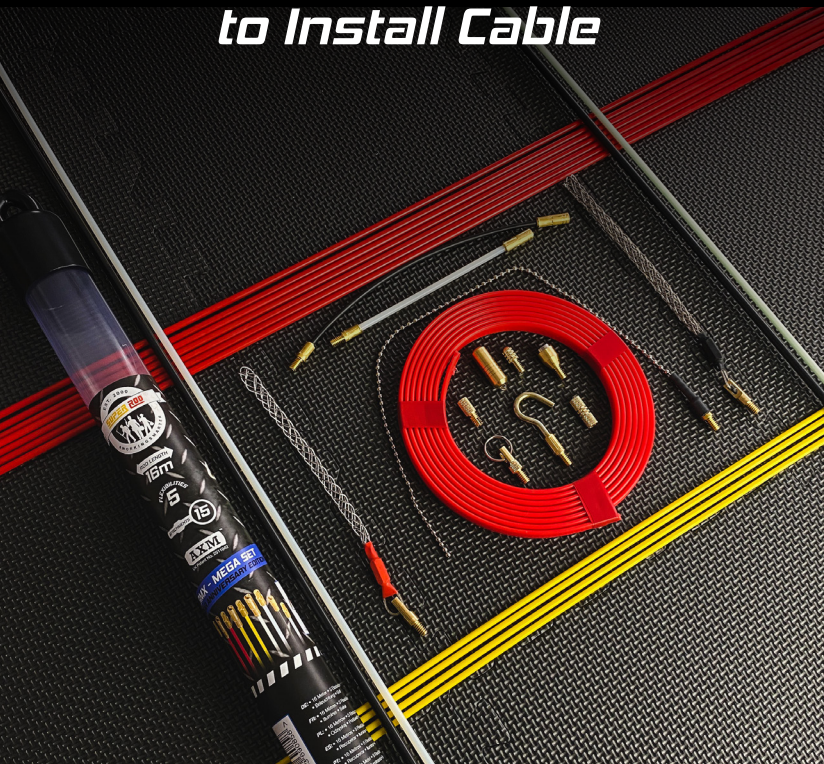

*The Smarter Way
to Install Cable*

SUPER ROD

SRCAMV6.5 - SUPER CAM

• INSPECT • ROUTE • CAPTURE DATA • WORK SAFE

CONNECT TO YOUR
SMART PHONE
OR TABLET

INCLUDES 1M TELESCOPIC STICK

Inspect dark and hard-to-reach areas with ease and record video and images using your smart phone.

- Speed up visual inspections
- Accurate inspection reports/quotations
- Easier fault finding
- Safe working in hard-to-reach places
- Time-saving installation
- 6 Adjustable bright white LEDs
- Wireless range up to 20 m
- Always up viewing mode
- 60 Min fast charge
- Auto/manual focus
- Non-contact voltage detector
- 180-Degree angle adaptor

SRCAMV6.5MAX - SUPER CAM MAX

ON-BOARD MEMORY FOR MAXIMUM REACH

20M | 30M | 40M | 50M →

Inspect dark and hard-to-reach areas with ease and record video and images using your smart phone.

- Maximum operating distance
- Use underground and underwater
- On-board memory when WiFi signal is out of reach
- Speed up visual inspections
- Accurate inspection reports/quotations
- Easier fault finding
- Safe working in hard-to-reach places
- Time-saving installation
- Wireless range up to 20 m live streaming
- Always up viewing mode
- 60 Min fast charge
- Auto/manual focus
- Non-contact voltage detector
- 180-Degree angle adaptor
- 6 Adjustable bright white LEDs
- Includes 1m telescopic stick

Discover more at www.super-rod.co.uk

SR-QR - QUIKREEL

Quikreel is designed on the principle of a spinning top, allowing the user to easily load and draw cable from the reel. This enables the reel to rotate on its own axis, whilst remaining stationary. It can be used with most popular cable reels and to repair damaged cable drums.