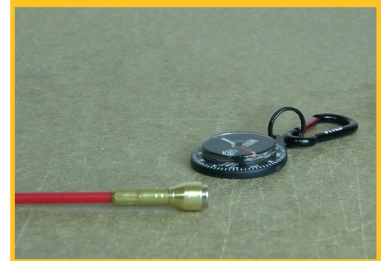

SUPER ROD

MAGCOM TRACER

LOCATE THROUGH WALL & FLOOR OBSTRUCTIONS

Listens

Innovates

Delivers

PROBLEM SOLVED

Locate through obstructions such as walls and flooring.

LOCATE THE ROD END WHEN CONCEALED INSIDE WALLS & FLOORING

MAGCOM TRACER

CRMC

- Sensitive to approximately 60mm, depending on the material
- A perfect accessory to the Cable Rod range

#WORKINGSMARTER

SUPER ROD