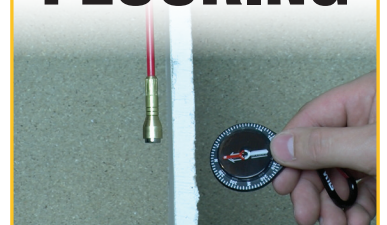

SUPER ROD

MAGCOM TRACER

LOCATE THROUGH WALL & FLOOR OBSTRUCTIONS

Listens

Innovates

Delivers

PROBLEM SOLVED

Locate through obstructions such as walls and flooring.

LOCATE THE ROD END WHEN CONCEALED INSIDE WALLS & FLOORING

MAGCOM TRACER

CRMC

- Sensitive to approximately 60mm, depending on the material
- A perfect accessory to the Cable Rod range

#WORKINGSMARTER

SUPER ROD