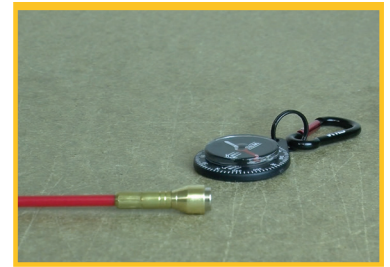

SUPER ROD

SUPER MAGNET

RETRIEVE WITH THIS POWERFUL MAGNET

Listens

Innovates

Delivers

PROBLEM SOLVED

Use with the Chain to retrieve a connected rod

**SO STRONG
IT WILL
EVEN LIFT A
2.5kg LUMP
HAMMER**

SUPER MAGNET

CRMG2

- It is perfect for retrieving dropped tools and keys
- works very effectively with other Super Rod products in hard to reach places, especially with the chain