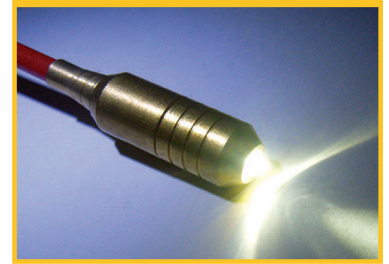

SUPER ROD

SUPER BEAM

ILLUMINATE DARK SPACES WITH EASE

Listens

Innovates

Delivers

PROBLEM SOLVED

Illuminate any dark space with this highly useful torch attachment.

TURN YOUR
CABLE ROD
INTO AN INSTANT
INSPECTION
TOOL

SUPER BEAM

CRSB

- Working in the dark is no longer an issue
- Replacement Batteries (CRRB) also available

#WORKINGSMARTER

SUPER ROD

For more information visit: www.super-rod.co.uk
Tel: 01495 792 000 Email: sales@super-rod.co.uk