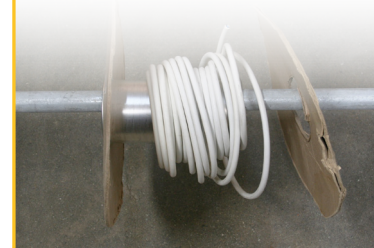

SUPER ROD

QUIKREEL

THE INNOVATIVE SPINNING CABLE DISPENSER

QUIKREEL

SR-QR

- The Quikreel is designed on the principle of a spinning top, allowing the user to easily load and draw cable from the reel. This enables the reel to rotate on its own axis, whilst remaining stationary
- The Quikreel turns into a cable repair tool by simply removing the bottom stop and placing on a cable spooler. This helps you to stop wasting time and money caused by wet or damaged cable drums
- Designed to be used with most popular cable reels.
- Lightweight, sturdy and compact
- Time saving and trouble free wiring
- Move with ease from one area to the next without any disassembling

PROBLEM SOLVED

Pull cable quickly and easily without dragging or damaging your cable drum

SAVE DAMAGED CABLE DRUMS

#WORKINGSMARTER

SUPER ROD

For more information visit: www.super-rod.co.uk
Tel: 01495 792 000 Email: sales@super-rod.co.uk