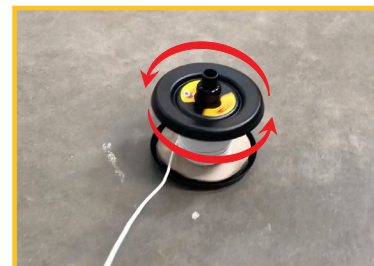

SUPER ROD

QUIKREEL

THE INNOVATIVE SPINNING CABLE DISPENSER

QUIKREEL

SR-QR

- The Quikreel is designed on the principle of a spinning top, allowing the user to easily load and draw cable from the reel. This enables the reel to rotate on its own axis, whilst remaining stationary
- The Quikreel turns into a cable repair tool by simply removing the bottom stop and placing on a cable spooler. This helps you to stop wasting time and money caused by wet or damaged cable drums
- Designed to be used with most popular cable reels.
- Lightweight, sturdy and compact
- Time saving and trouble free wiring
- Move with ease from one area to the next without any disassembling

PROBLEM SOLVED

Pull cable quickly and easily without dragging or damaging your cable drum

SAVE DAMAGED CABLE DRUMS

#WORKINGSMARTER

SUPER ROD

For more information visit: www.super-rod.co.uk
Tel: 01495 792 000 Email: sales@super-rod.co.uk