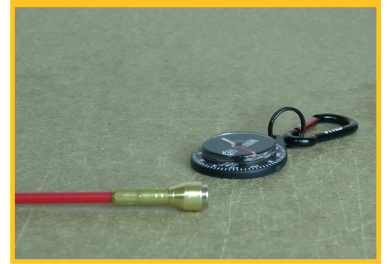

SUPER ROD

MAGCOM TRACER

LOCATE THROUGH WALL & FLOOR OBSTRUCTIONS

Listens

Innovates

Delivers

PROBLEM SOLVED

Locate through obstructions such as walls and flooring.

LOCATE THE ROD END WHEN CONCEALED INSIDE WALLS & FLOORING

MAGCOM TRACER

CRMC

- Sensitive to approximately 60mm, depending on the material
- A perfect accessory to the Cable Rod range

#WORKINGSMARTER

SUPER ROD