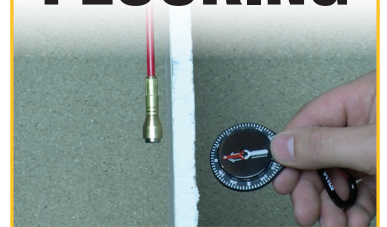

SUPER ROD

MAGCOM TRACER

LOCATE THROUGH WALL & FLOOR OBSTRUCTIONS

Listens

Innovates

Delivers

PROBLEM SOLVED

Locate through obstructions such as walls and flooring.

LOCATE THE ROD END WHEN CONCEALED INSIDE WALLS & FLOORING

MAGCOM TRACER

CRMC

- Sensitive to approximately 60mm, depending on the material
- A perfect accessory to the Cable Rod range

#WORKINGSMARTER

SUPER ROD