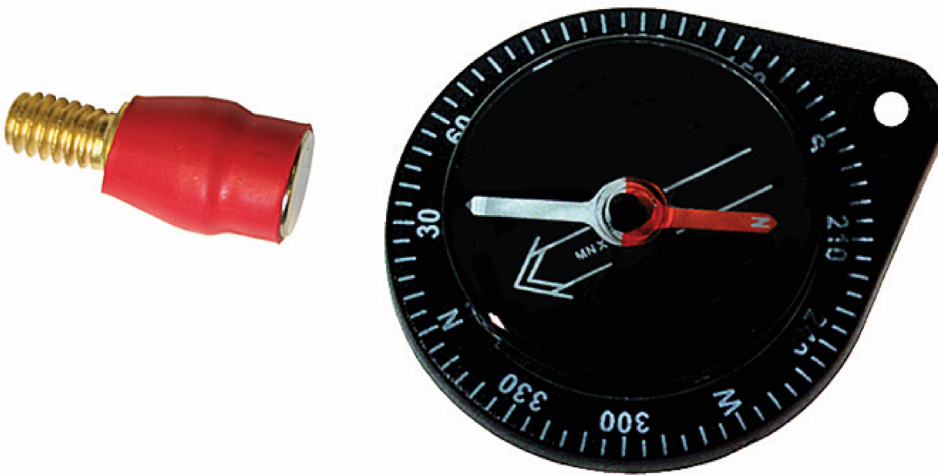

SUPER ROD

MAGCOM TRACER

LOCATE THROUGH WALL & FLOOR OBSTRUCTIONS

Listens

Innovates

Delivers

PROBLEM SOLVED

Locate through obstructions such as walls and flooring.

LOCATE THE ROD END WHEN CONCEALED INSIDE WALLS & FLOORING

MAGCOM TRACER

CRMC

- Sensitive to approximately 60mm, depending on the material
- A perfect accessory to the Cable Rod range

#WORKINGSMARTER

SUPER ROD