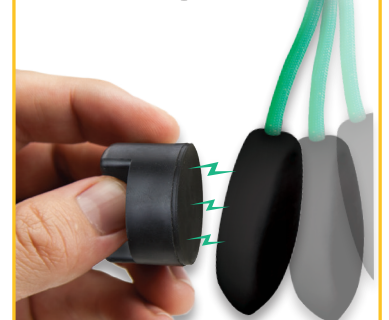

SUPER ROD

GEKKO GRIPPER

THE MAGNETIC ROUTING SOLUTION

GEKKO GRIPPER

SRGG6.2

- Route cable under floors, over ceilings and walls.
- Magnet and cord combination navigates many obstructions.
- Easily connects to your Super Rod attachments.
- 6m heavy-duty nylon cord.
- Mini eye & ring connects to most cables.
- Includes convenient spool and storage tube.

PROBLEM SOLVED

The perfect solution for routing cable through dot & dab walls.

STRONG NEODYMIUM MAGNET

#WORKINGSMARTER

SUPER ROD

For more information visit: www.super-rod.co.uk
Tel: 01495 792 000 Email: sales@super-rod.co.uk