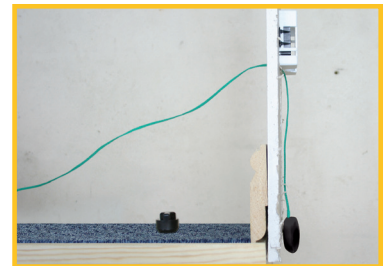

PROBLEM SOLVED

The perfect solution for routing cable through dot & dab walls.