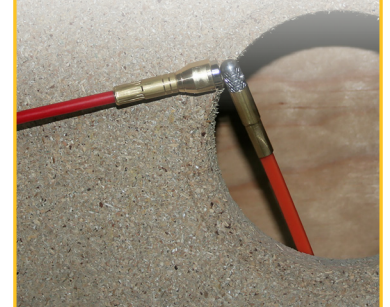

SUPER ROD

FLAT RAT

THE INNOVATIVE FLAT FISH TAPE

Listens

Innovates

Delivers

PROBLEM SOLVED

Allows you to route and retrieve cable above ceilings, behind walls and under floors.

COMPATIBLE WITH SUPER ATTACHMENTS

FLAT RAT

FRAT10

- Innovative cable spooling device
- New & improved case design with sloped handle for smooth spooling action
- High quality flat material that allows greater control when routing
- AXM™ female fitting gives more tensile strength & Super Rod Connectivity
- Steel Domed Bullet with eyelet enables you to connect cable & helps with retrieval using the Super Magnet