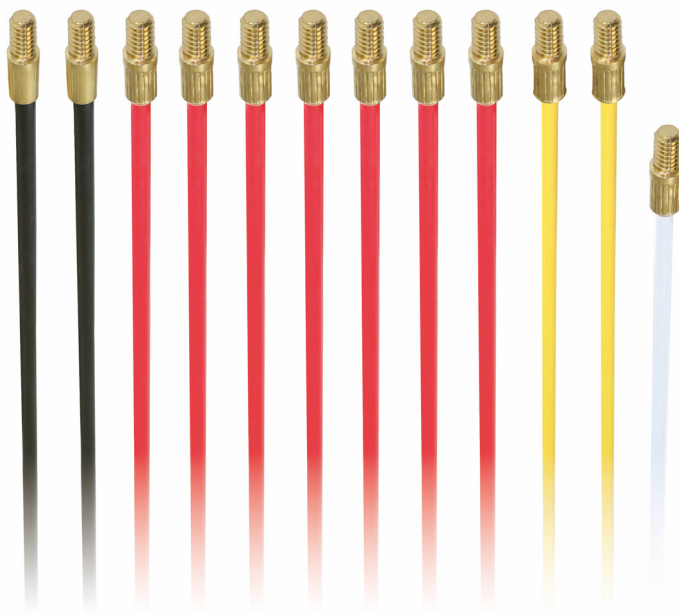

SUPER ROD

DELUXE SET

THE PERFECT CHOICE FOR ROUTING CABLE

ROD LENGTH
10m

FLEXIBILITIES
4

ATTACHMENTS **8**

GLOVES RECOMMENDED!

DELUXE SET

CRSD

- Designed and manufactured in the UK
- Adoxim 5 is exclusive to Super Rod, the only rod material that has been specifically designed to reduce splintering and increase flexibility
- AXM fittings designed for strength
- Time-saving and comes with 8 handy attachments